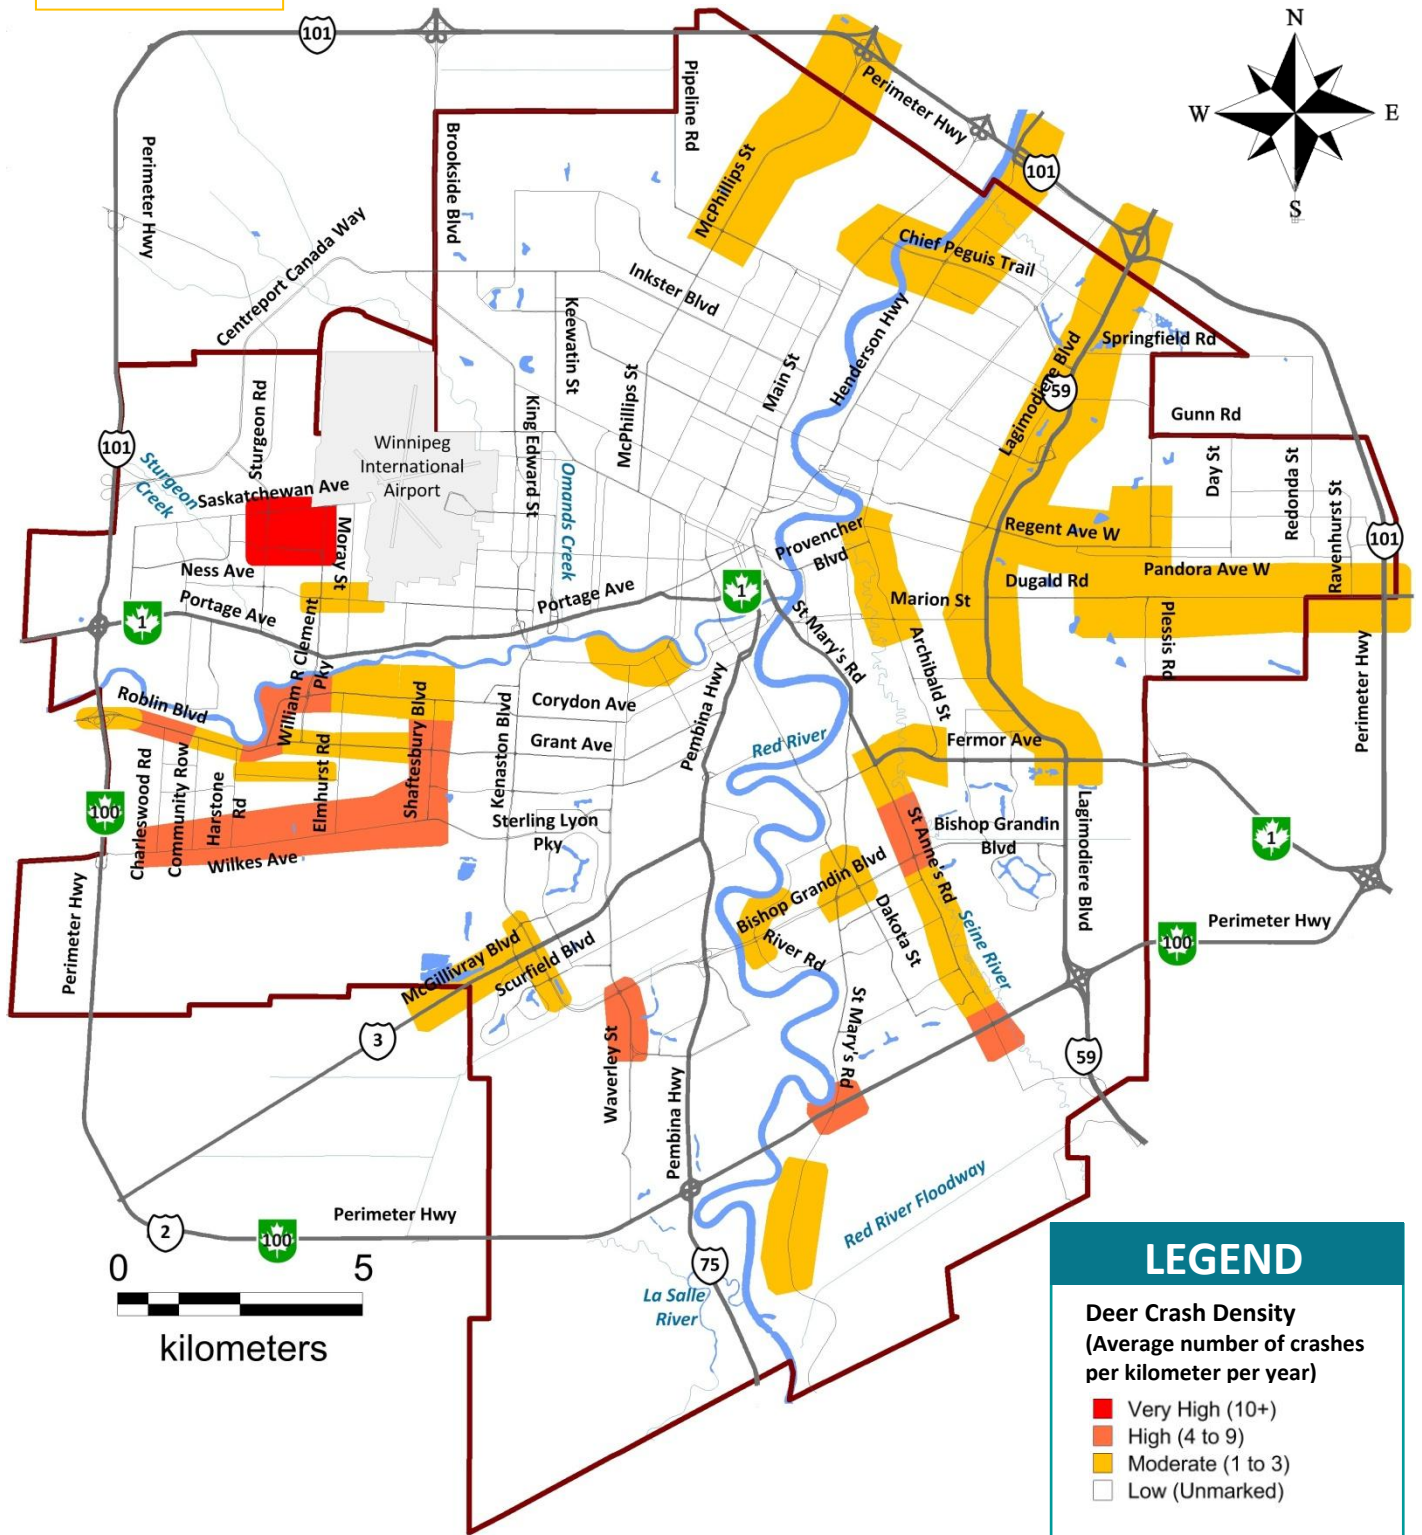

Average Annual Deer-Vehicle Crashes: 612

## Top Deer-Vehicle Crash Areas 2010-2014 (Based on Closest Intersection of Crash)

Source: Collision data (calendar year) from Manitoba Public Insurance

Note: Collision location is self-reported by Manitoba Public Insurance claimants. Only those crashes where a claimant provided information regarding the nearest intersection to the crash are illustrated on this map.

For crash locations by municipality, please see the companion map: "Manitoba: Top Deer-Vehicle Crash Areas 2010-2014".