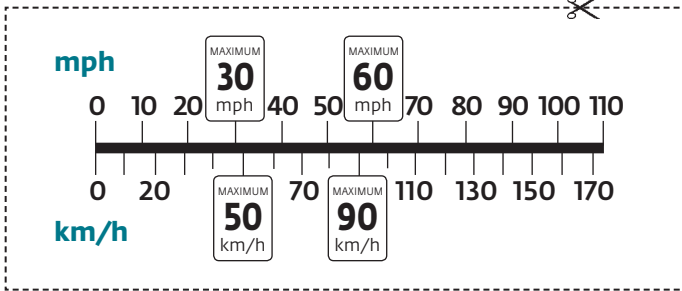

Metric Converter

Weight

1 gram (g)	=	.03 ounce
1 kilogram (kg)	=	2.2 pounds
1 metric ton (t)	=	1.09 ton

Length

1 millimetre (mm)	=	.0394 inch
1 centimetre (cm)	=	.3937 inch
1 metre (m)	=	39.3 inches or 3.2 feet
1 metre (m)	=	1.09 yards
1 kilometre (km)	=	.621 mile